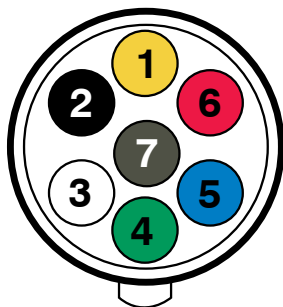

THUNDER

Connection to your Weekend Escape

7 PIN TRAILER PLUGS & SOCKETS INSTALLATION GUIDE

INSTALLATION GUIDE		
CABLE COLOUR	PIN NO.	FUNCTION
Yellow	1	Left indicator
Black	2	Reverse signal
White	3	Earth
Green	4	Right indicator
Blue	5	Electric brakes
Red	6	Stop lights
Brown	7	Tail lights/clearance markers

7 PIN ROUND SMALL METAL TRAILER SOCKET

Part Number

TDR06910

7 PIN ROUND LARGE PLASTIC TRAILER SOCKET

Part Number

TDR06900

7 PIN ROUND LARGE METAL TRAILER SOCKET

Part Number

Connection to your Weekend Escape

12 PIN TRAILER PLUGS & SOCKETS INSTALLATION GUIDE

INSTALLATION GUIDE		
CABLE COLOUR	PIN NO.	FUNCTION
Yellow	1	Left indicator
Black	2	Reverse signal
White	3	Earth
Green	4	Right indicator
Blue	5	Electric brakes
Red	6	Stop lights
Brown	7	Tail lights/clearance markers
Orange	8	Battery charger/winch
Pink	9	Auxiliary/battery lead
White	10	Earth
Grey	11	Rear fog light
Violet	12	Auxiliary