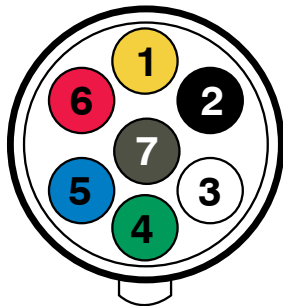

THUNDER

Connection to your Weekend Escape

7 PIN TRAILER PLUGS & SOCKETS INSTALLATION GUIDE

INSTALLATION GUIDE		
CABLE COLOUR	PIN NO.	FUNCTION
Yellow	1	Left indicator
Black	2	Reverse signal
White	3	Earth
Green	4	Right indicator
Blue	5	Electric brakes
Red	6	Stop lights
Brown	7	Tail lights/clearance markers

Diagrams are from cable entry view

7 PIN ROUND SMALL PLASTIC TRAILER PLUG

Part Number

TDR06903

7 PIN ROUND SMALL METAL TRAILER PLUG

Part Number

TDR06911

7 PIN ROUND LARGE PLASTIC TRAILER PLUG

Part Number

TDR06901

7 PIN ROUND LARGE METAL TRAILER PLUG

Part Number

TDR06909

7 PIN ROUND SMALL PLASTIC TRAILER SOCKET

Part Number

TDR06902

Connection to your Weekend Escape

12 PIN TRAILER PLUGS & SOCKETS INSTALLATION GUIDE

INSTALLATION GUIDE		
CABLE COLOUR	PIN NO.	FUNCTION
Yellow	1	Left indicator
Black	2	Reverse signal
White	3	Earth
Green	4	Right indicator
Blue	5	Electric brakes
Red	6	Stop lights
Brown	7	Tail lights/clearance markers
Orange	8	Battery charger/winch
Pink	9	Auxiliary/battery lead
White	10	Earth
Grey	11	Rear fog light
Violet	12	Auxiliary